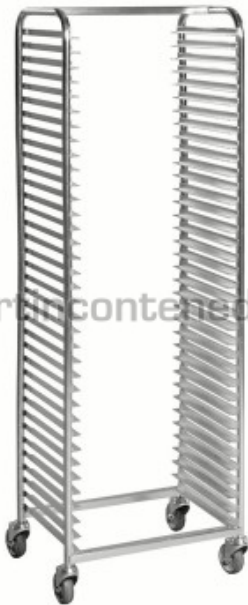

## Tray trolley with brake for 36 trays 540x440 mm

NEW

Referencia: 001631

[Visit our web](#)

Kongamek group: Bin Trolley  
Length: 440 mm  
Width: 600 mm  
Height: 1880 mm  
Empty Weight: 29,5 kg  
Load Capacity: 150 kg  
Material: Electrolytic Zinc  
Wheels: (2 of them with brakes)  
Wheels: 100 mm. diameter  
Wheels: 4 swivel

With capacity for 36 trays 540x440 mm Tray spacing 45 mm Manufactured with 25 mm steel tube

[www.martincontenedores.com](http://www.martincontenedores.com)