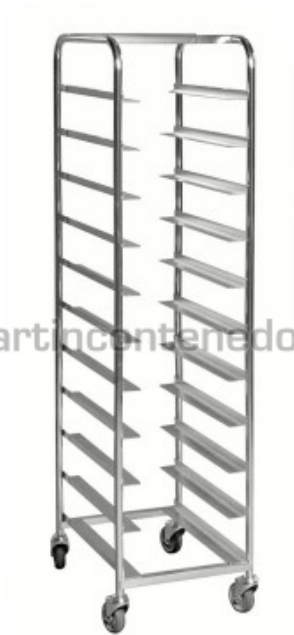

Trolley suited for 11 Euronorm bins 600x400 mm

NEW

Referencia: 001632

[Visit our web](#)

Kongamek group: Bin Trolley
Length: 460 mm
Width: 590 mm
Height: 1880 mm
Empty Weight: 25,5 kg
Load Capacity: 150 kg
Material: Electrolytic Zinc
Wheels: 4 swivel
Wheels: 100 mm. diameter

The boxes are sold separately as accessoriesFor boxes Euronorm with a maximum height of 145 mmBox...

www.martincontenedores.com