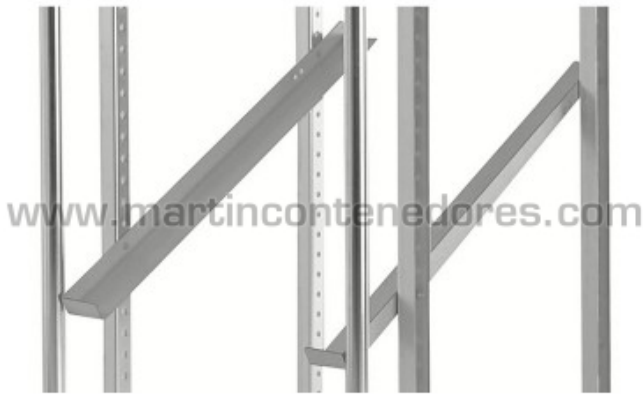

Shelf support for trolley flexible

NEW

Referencia: 001654

[Visit our web](#)

Kongamek group: Bin Trolley
Length: 592 mm
Width: 54 mm
Height: 25 mm
Empty Weight: 1,5 kg
Stackable: yes
Material: Electrolytic Zinc

You can mount the rails horizontal 16°, 30° and 40°