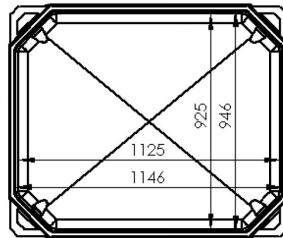

Isothermal ATP-IN 680 liters

NEW

Referencia: 002453

Visit our web

Length: 1200 mm
Width: 1000 mm
Height: 822 mm
Internal Length: 1110 mm
Internal Length: 1140 mm
Internal Width: 910 mm
Internal Width: 940 mm
Working Height: 640 mm
Working Height: 660 mm
Empty Weight: 53 kg
Watertight: yes
Volume: 630 liters
Alimentary certified: yes
Color: Beige
Homologation: ATP-IN
Lid: included
Double wall

ONLY FOR THE SPANISH MARKET. Compliant with ISO 6780

Top View

www.martincontenedores.com