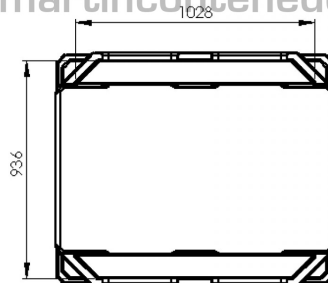

www.martincontenedores.com

Bottom View