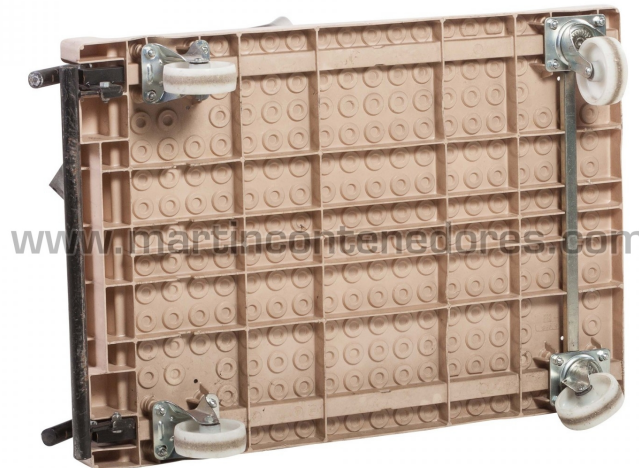

Transport trolley with foldable handle 860x600x170 mm

USED

Referencia: 002600

[Visit our web](#)

Length: 860 mm
Width: 600 mm
Height: 170 mm
Empty Weight: 13,50 kg
Handle: Foldable
Color: Black
Color: White
Wheels: 2 swivel
Wheels: 2 fixed

www.martincontenedores.com

www.martincontenedores.com