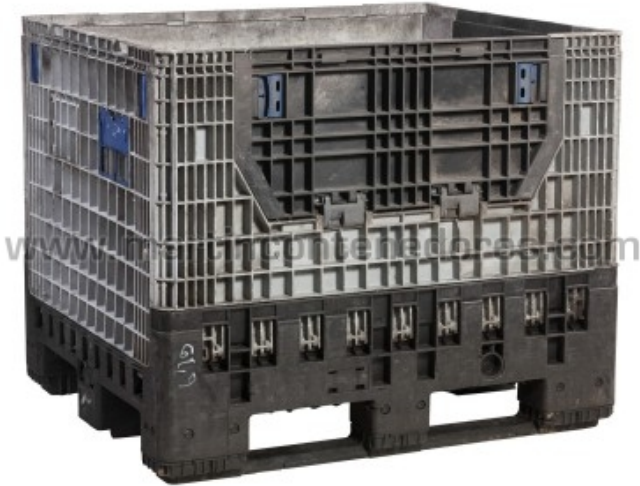

Foldable Magnum Container 1200x1000x975/760 mm

USED

Referencia: 002618

[Visit our web](#)

Length: 1200 mm
Width: 1000 mm
Height: 975 mm
Internal Length: 1118 mm
Internal Width: 918 mm
Working Height: 760 mm
Foldable: yes
Folded Height: 406 mm
Empty Weight: 63,9 kg
Load Capacity: 500 kg
Stackable: yes
Volume: 780 liters
Alimentary certified: no
Color: Black
Color: Gray
Color: Blue
Base: Perforated
Label holder: yes
Runners: 2
Door: Folding
Door: yes
Door: 2