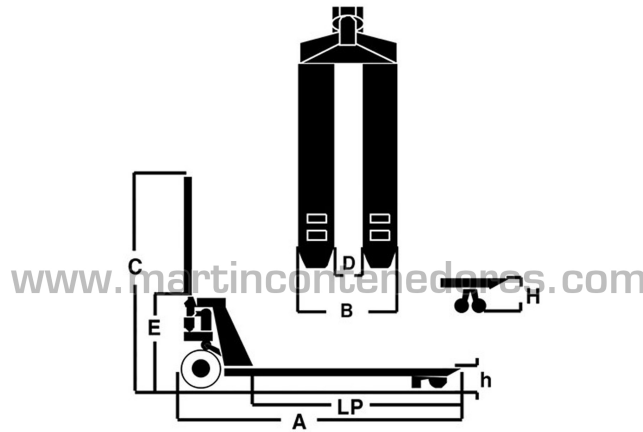

Manual pallet truck 2500 kg

NEW

Referencia: 002803

Visit our web

Length: 1555 mm
 Width: 550 mm
 Height: 1230 mm
 Empty Weight: 70 kg
 Load Capacity: 2500 kg
 Color: Yellow
 Wheels: 2 units
 Wheels: 200 mm. diameter
 Wheels: Nylon
 Rollers: 80 mm. diameter
 Rollers: 4 units
 Rollers: Nylon
 Fork Length: 1150 mm
 Fixed Fork Width: 550 mm
 CE marking

Excellent Quality!Nylon Wheels and RollersPump lifting capacity: 2,500 kg.Overload safety valveC...

C	E	A	LP	B	D	h	H
1230	445	1555	1150	550	215	92	210