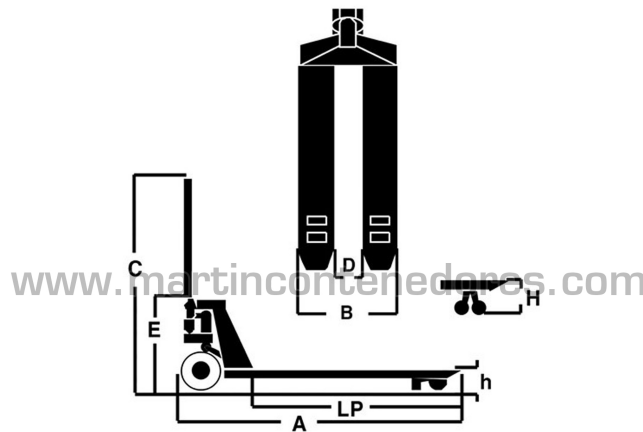

Manual pallet truck 2500 kg

**NEW**

Referencia: 002803

Visit our web

Length: 1555 mm  
 Width: 550 mm  
 Height: 1230 mm  
 Empty Weight: 70 kg  
 Load Capacity: 2500 kg  
 Color: Yellow  
 Wheels: 2 units  
 Wheels: 200 mm. diameter  
 Wheels: Nylon  
 Rollers: 80 mm. diameter  
 Rollers: 4 units  
 Rollers: Nylon  
 Fork Length: 1150 mm  
 Fixed Fork Width: 550 mm  
 CE marking

Excellent Quality!Nylon Wheels and RollersPump lifting capacity: 2,500 kg.Overload safety valveC...

C	E	A	LP	B	D	h	H
1230	445	1555	1150	550	215	92	210