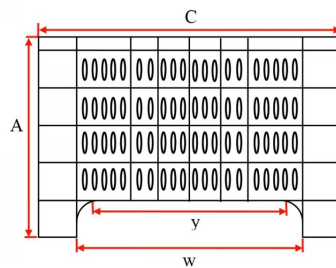

Perforated plastic box 1000x600x650/525 mm 4 feet

NEW

Referencia: 002844

Visit our web

Subgroup: Perforated
 Length: 1000 mm
 Width: 600 mm
 Height: 650 mm
 Internal Length: 943 mm
 Internal Width: 550 mm
 Working Height: 525 mm
 Empty Weight: 10,50 kg
 Stackable: yes
 Watertight: no
 Volume: 250 liters
 Created With: Virgin Polypropylene (PP)
 Alimentary certified: yes
 Color: Gray
 Base: Smooth
 Temperature range: +80°C
 Temperature range: 0°C
 Feet: 4

Suitable for contact with all foods

C*L*A ⇒ 1000*600*650mm; v ⇒ 125mm; w ⇒ 742mm; x ⇒ 260mm;
 C*L*A(interior) ⇒ 943*550*525mm; y ⇒ 660mm; z ⇒ 342mm