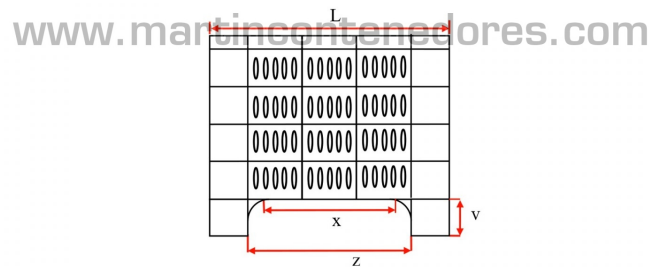

Perforated plastic box 1000x600x650/525 mm 4 feet

NEW

Referencia: 002844

Visit our web

Subgroup: Perforated
 Length: 1000 mm
 Width: 600 mm
 Height: 650 mm
 Internal Length: 943 mm
 Internal Width: 550 mm
 Working Height: 525 mm
 Empty Weight: 10,50 kg
 Stackable: yes
 Watertight: no
 Volume: 250 liters
 Created With: Virgin Polypropylene (PP)
 Alimentary certified: yes
 Color: Gray
 Base: Smooth
 Temperature range: +80°C
 Temperature range: 0°C
 Feet: 4

Suitable for contact with all foods

C*L*A ⇒ 1000*600*650mm; v ⇒ 125mm; w ⇒ 742mm; x ⇒ 260mm;
 C*L*A(interior) ⇒ 943*550*525mm; y ⇒ 660mm; z ⇒ 342mm