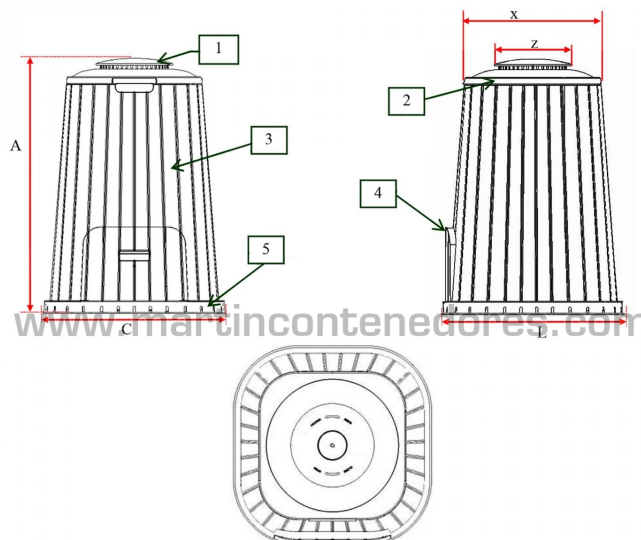

Compostor maker 300 liters 725x725x1000 mm

NEW

Referencia: 002845

Visit our web

Length: 725 mm
Width: 725 mm
Height: 1000 mm
Empty Weight: 9,18 kg
Stacked Height: 750 mm
Volume: 300 liters
Created With: HDPE
Alimentary certified: yes
Color: Green
Lid: included
Lid: folding
Temperature range: +60°C
Temperature range: -20°C
Feet: 4

Ecological and ergonomic Made of highly durable plastic Large opening for easy filling Round Lid 304...

$C*L*A \Rightarrow 725*725*1000\text{mm};$
 $x \Rightarrow 535\text{mm}; z \Rightarrow \varnothing 304\text{mm};$