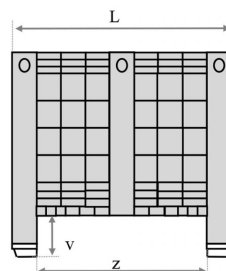

C= 1200 mm
L= 1000 mm
A= 760 mm
v= 120 mm
w= 395 mm
x= 90 mm
y= 130 mm
z= 720 mm