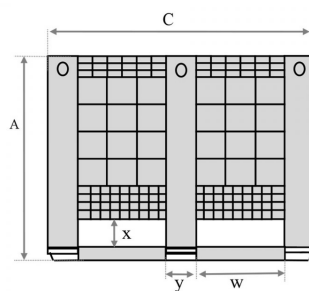

Stacking box plastic with outflow plug 1200x1000x760/605 mm 3 runners

Referencia: 002847

Visit our web

Length: 1200 mm
 Width: 1000 mm
 Height: 760 mm
 Internal Length: 1120 mm
 Internal Width: 920 mm
 Working Height: 605 mm
 Empty Weight: 39,5 kg
 Load Capacity: 700 kg
 Static Load: 3500 kg
 Dynamic Load: 800 kg
 Stackable: yes
 Stack Capacity: 1+3
 Watertight: yes
 Volume: 610 liters
 Created With: Virgin Polypropylene (PP)
 Created With: Virgin PP Alimentary Certified
 Alimentary certified: yes
 Color: Gray
 Runners: 3
 Runners: yes
 Temperature range: 0°C
 Temperature range: +80°C

BEST EUROPEAN QUALITY Extra strong box Suitable for contact with all foods Possibility of four...

www.martincontenedores.com

C= 1200 mm
 L= 1000 mm
 A= 760 mm
 v= 120 mm
 w= 395 mm
 x= 90 mm
 y= 130 mm
 z= 720 mm