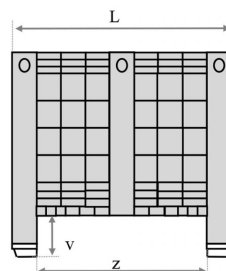

# Stacking box plastic with outflow plug 1200x1000x760/605 mm 3 runners

Referencia: 002847

Visit our web

Length: 1200 mm  
 Width: 1000 mm  
 Height: 760 mm  
 Internal Length: 1120 mm  
 Internal Width: 920 mm  
 Working Height: 605 mm  
 Empty Weight: 39,5 kg  
 Load Capacity: 700 kg  
 Static Load: 3500 kg  
 Dynamic Load: 800 kg  
 Stackable: yes  
 Stack Capacity: 1+3  
 Watertight: yes  
 Volume: 610 liters  
 Created With: Virgin PP Alimentary Certified  
 Created With: Virgin Polypropylene (PP)  
 Alimentary certified: yes  
 Color: Gray  
 Runners: yes  
 Runners: 3  
 Temperature range: +80°C  
 Temperature range: 0°C

**BEST EUROPEAN QUALITY** Extra strong box Suitable for contact with all foods Possibility of four...

www.martincontenedores.com

C= 1200 mm  
 L= 1000 mm  
 A= 760 mm  
 v= 120 mm  
 w= 395 mm  
 x= 90 mm  
 y= 130 mm  
 z= 720 mm