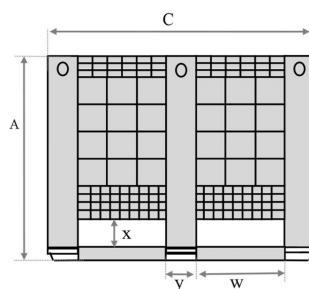

# Stacking box plastic with outflow plug 1200x1000x760/605 mm 3 runners

Referencia: 002847

Visit our web

Length: 1200 mm  
 Width: 1000 mm  
 Height: 760 mm  
 Internal Length: 1120 mm  
 Internal Width: 920 mm  
 Working Height: 605 mm  
 Empty Weight: 39,5 kg  
 Load Capacity: 700 kg  
 Static Load: 3500 kg  
 Dynamic Load: 800 kg  
 Stackable: yes  
 Stack Capacity: 1+3  
 Watertight: yes  
 Volume: 610 liters  
 Created With: Virgin PP Alimentary Certified  
 Created With: Virgin Polypropylene (PP)  
 Alimentary certified: yes  
 Color: Gray  
 Runners: yes  
 Runners: 3  
 Temperature range: +80°C  
 Temperature range: 0°C

**BEST EUROPEAN QUALITY** Extra strong box Suitable for contact with all foods Possibility of four...

www.martincontenedores.com

C= 1200 mm  
 L= 1000 mm  
 A= 760 mm  
 v= 120 mm  
 w= 395 mm  
 x= 90 mm  
 y= 130 mm  
 z= 720 mm