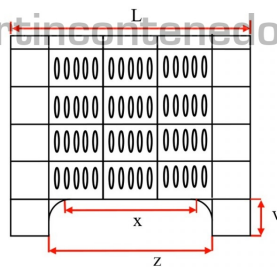

Perforated plastic box 1000x600x650/525 mm 4 feet

NEW

Referencia: 002850

Visit our web

www.martincontenedores.com

Subgroup: Perforated
 Length: 1000 mm
 Width: 600 mm
 Height: 650 mm
 Internal Length: 943 mm
 Internal Width: 550 mm
 Working Height: 525 mm
 Empty Weight: 10,50 kg
 Stackable: yes
 Watertight: no
 Volume: 250 liters
 Created With: Virgin Polypropylene (PP)
 Alimentary certified: yes
 Color: White
 Base: Smooth
 Temperature range: +80°C
 Temperature range: 0°C
 Feet: 4

Suitable for contact with all foods

www.martincontenedores.com

C*L*A ⇒ 1000*600*650mm; v ⇒ 125mm; w ⇒ 742mm; x ⇒ 260mm;
 C*L*A(interior) ⇒ 943*550*525mm; y ⇒ 660mm; z ⇒ 342mm