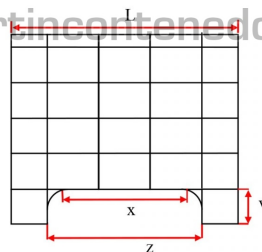

Closed plastic box 1000x600x650/525 mm

NEW

Referencia: 003006

Visit our web

Length: 1000 mm
 Width: 600 mm
 Height: 650 mm
 Internal Length: 943 mm
 Internal Width: 550 mm
 Working Height: 525 mm
 Empty Weight: 10,9 kg
 Load Capacity: 200 kg
 Static Load: 1000 kg
 Stackable: yes
 Watertight: yes
 Volume: 250 liters
 Created With: Virgin Polypropylene (PP)
 Alimentary certified: yes
 Color: White
 Base: Smooth
 Temperature range: +80°C
 Temperature range: 0°C
 Feet: 4

Suitable for contact with all foods

www.martincanenedores.com

C = 1000 mm
 L = 600 mm
 A = 650 mm
 v = 125 mm
 w = 742 mm
 x = 260 mm
 y = 660 mm
 z = 342 mm