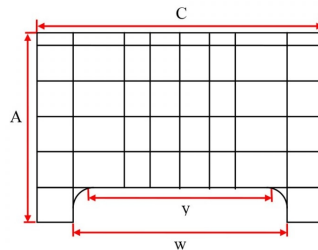

Closed plastic box 1000x600x650/525 mm

NEW

Referencia: 003006

Visit our web

Length: 1000 mm
 Width: 600 mm
 Height: 650 mm
 Internal Length: 943 mm
 Internal Width: 550 mm
 Working Height: 525 mm
 Empty Weight: 10,9 kg
 Load Capacity: 200 kg
 Static Load: 1000 kg
 Stackable: yes
 Watertight: yes
 Volume: 250 liters
 Created With: Virgin Polypropylene (PP)
 Alimentary certified: yes
 Color: White
 Base: Smooth
 Temperature range: +80°C
 Temperature range: 0°C
 Feet: 4

Suitable for contact with all foods

www.martincanenedores.com

C = 1000 mm
 L = 600 mm
 A = 650 mm
 v = 125 mm
 w = 742 mm
 x = 260 mm
 y = 660 mm
 z = 342 mm