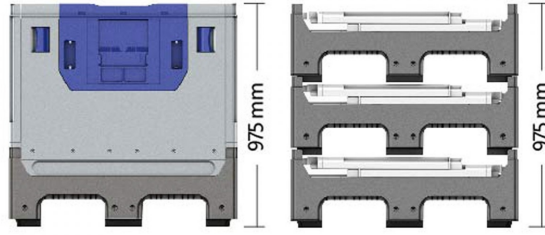

www.martincontenedores.com