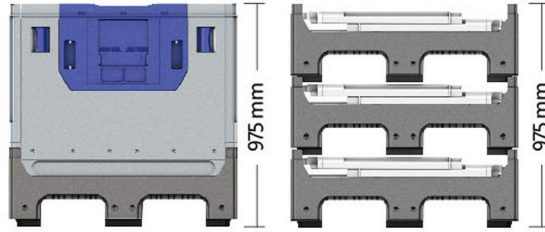

www.martincontenedores.com