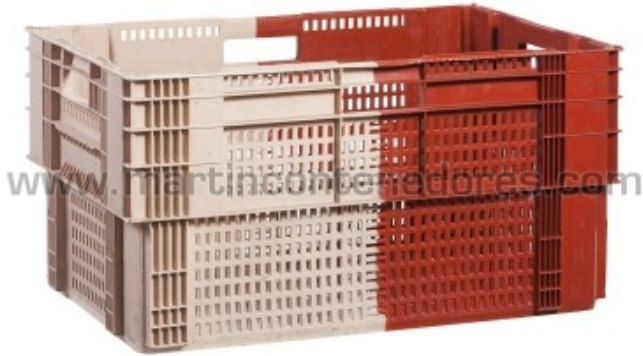

Meatcrate half-nestable plastic box 600x400x316/297 mm

USED

Referencia: 003146

[Visit our web](#)

Subgroup: Perforated
Length: 600 mm
Width: 400 mm
Height: 316 mm
Internal Length: 553 mm
Internal Width: 360 mm
Working Height: 297 mm
Empty Weight: 2,5 kg
Stackable: yes
Stacked Height: 307 mm
Nestable: yes
Watertight: no
Volume: 60 liters
Created With: HDPE
Alimentary certified: no
Handle: Open
Handle: 4
Color: Garnet
Color: Ivory
Drainage Holes: yes
Base: Smooth

Used slotted box Bicolor for easy handling Maximum ventilation Nesting rate 47% Suitable for washing ...