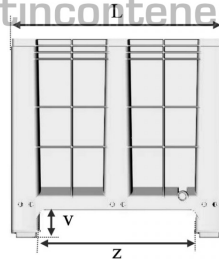

www.martincontenedores.com