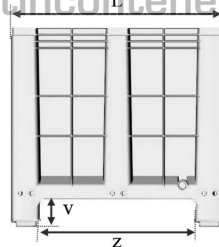

Closed plastic box 1200x800x760/585 mm 2 runners

NEW

Referencia: 003232

Visit our web

Length: 1200 mm
 Width: 800 mm
 Height: 760 mm
 Internal Length: 1130 mm
 Internal Width: 730 mm
 Working Height: 585 mm
 Empty Weight: 32,2 kg
 Load Capacity: 500 kg
 Static Load: 3000 kg
 Stackable: yes
 Watertight: yes
 Volume: 470 liters
 Created With: Virgin Polypropylene (PP)
 Alimentary certified: yes
 Color: Gray
 Runners: 2
 Runners: yes
 Temperature range: 0°C
 Temperature range: +80°C

Suitable for contact with all foods

www.martincontenedores.com

C*L*A ⇒ 1200*800*760mm x ⇒ 92mm; y ⇒ 150mm; w ⇒ 374mm;
 C*L*A (interior) ⇒ 1130*730*585mm v ⇒ 115mm; z ⇒ 579mm;