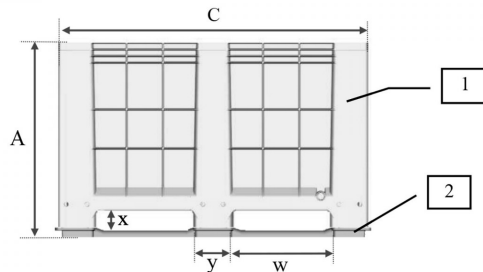

Closed plastic box 1200x800x760/585 mm 2 runners

NEW

Referencia: 003232

Visit our web

Length: 1200 mm
Width: 800 mm
Height: 760 mm
Internal Length: 1130 mm
Internal Width: 730 mm
Working Height: 585 mm
Empty Weight: 32,2 kg
Load Capacity: 500 kg
Static Load: 3000 kg
Stackable: yes
Volume: 470 liters
Created With: Virgin Polypropylene (PP)
Alimentary certified: yes
Color: Gray
Runners: yes
Runners: 2
Temperature range: +80°C
Temperature range: 0°C

Suitable for contact with all foods

www.martincontenedores.com