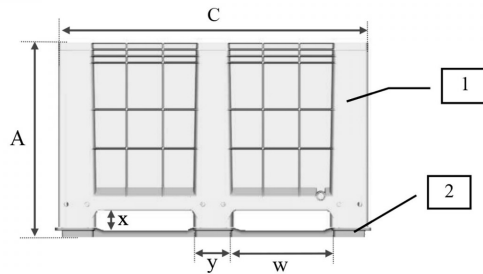

Closed plastic box 1200x800x760/585 mm 2 runners

NEW

Referencia: 003232

Visit our web

Length: 1200 mm
 Width: 800 mm
 Height: 760 mm
 Internal Length: 1130 mm
 Internal Width: 730 mm
 Working Height: 585 mm
 Empty Weight: 32,2 kg
 Load Capacity: 500 kg
 Static Load: 3000 kg
 Stackable: yes
 Watertight: yes
 Volume: 470 liters
 Created With: Virgin Polypropylene (PP)
 Alimentary certified: yes
 Color: Gray
 Runners: 2
 Runners: yes
 Temperature range: 0°C
 Temperature range: +80°C

Suitable for contact with all foods

www.martincontenedores.com

C*L*A ⇒ 1200*800*760mm x ⇒ 92mm; y ⇒ 150mm; w ⇒ 374mm;
 C*L*A (interior) ⇒ 1130*730*585mm v ⇒ 115mm; z ⇒ 579mm;