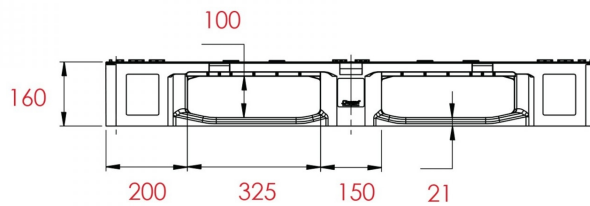

NEW

Perforated reinforced plastic pallet 1200x1000x157 mm 3 runners

Referencia: 003236

[Visit our web](#)

Subgroup: Plastic
Subgroup: Perforated
Length: 1200 mm
Width: 1000 mm
Height: 157 mm
Empty Weight: 17 kg
Static Load: 5000 kg
Dynamic Load: 1500 kg
Load capacity on shelf: 1100 kg
Stackable: yes
Alimentary certified: no
Color: Gray
Base: Perforated
Runners: yes
Runners: 3

Logistics pallet optimized to adapt to any automated warehouse and designed to support large shel...

www.martincontenedores.com