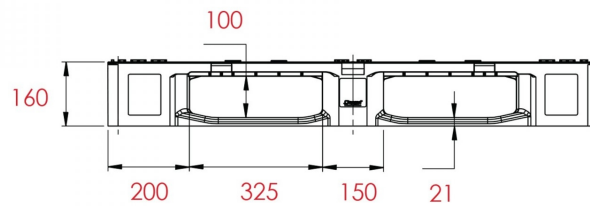

Perforated reinforced plastic pallet 1200x1000x157 mm 3 runners

NEW

Referencia: 003236

[Visit our web](#)

Subgroup: Perforated
Subgroup: Plastic
Length: 1200 mm
Width: 1000 mm
Height: 157 mm
Empty Weight: 17 kg
Static Load: 5000 kg
Dynamic Load: 1500 kg
Load capacity on shelf: 1100 kg
Stackable: yes
Alimentary certified: no
Color: Gray
Base: Perforated
Runners: 3
Runners: yes

Logistics pallet optimized to adapt to any automated warehouse and designed to support large shel...

www.martincontenedores.com