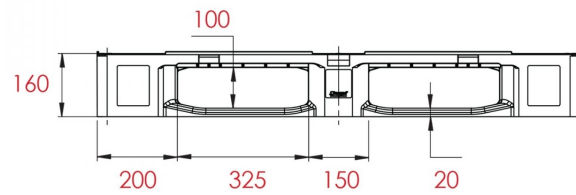

NEW

Reinforced smooth plastic pallet 1200x1000x157 mm 5 runners

Referencia: 003238

[Visit our web](#)

- Subgroup: Smooth
- Subgroup: Plastic
- Length: 1200 mm
- Width: 1000 mm
- Height: 157 mm
- Empty Weight: 17,5 kg
- Static Load: 6000 kg
- Dynamic Load: 2250 kg
- Load capacity on shelf: 1000 kg
- Stackable: yes
- Color: Black
- Base: Smooth
- Runners: 5
- Runners: yes

Logistics pallet optimized to adapt to any automated warehouse and designed to support large shel...

www.martincontenedores.com