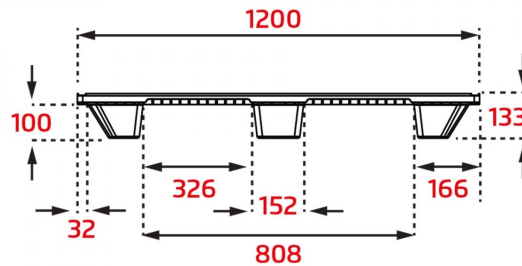

NEW

Perforated nestable ONE-WAY plastic pallet 1200x800x133 mm

Referencia: 003239

[Visit our web](#)

Subgroup: Plastic
Subgroup: Perforated
Length: 1200 mm
Width: 800 mm
Height: 133 mm
Empty Weight: 4,5 kg
Static Load: 1800 kg
Dynamic Load: 900 kg
Stackable: yes
Nestable: yes
Created With: Recycled Polypropylene (PP)
Color: Black
Base: Perforated
Feet: 9

Light weight nestable, great space saving ratio
Easy and safe to handle
Cost effective
Environment f...

www.martincontenedores.com