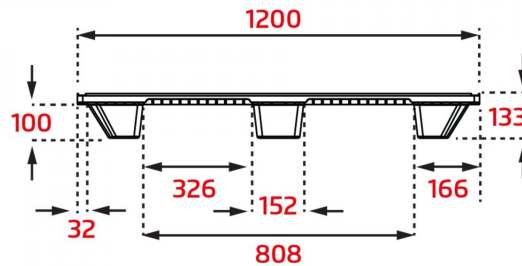

Perforated nestable ONE-WAY plastic pallet 1200x800x133 mm

NEW

Referencia: 003239

[Visit our web](#)

Subgroup: Perforated
Subgroup: Plastic
Length: 1200 mm
Width: 800 mm
Height: 133 mm
Empty Weight: 4,5 kg
Static Load: 1800 kg
Dynamic Load: 900 kg
Stackable: yes
Nestable: yes
Created With: Recycled Polypropylene (PP)
Color: Black
Base: Perforated
Feet: 9

Light weight nestable, great space saving ratio
Easy and safe to handle
Cost effective
Environment f...

www.martincontenedores.com