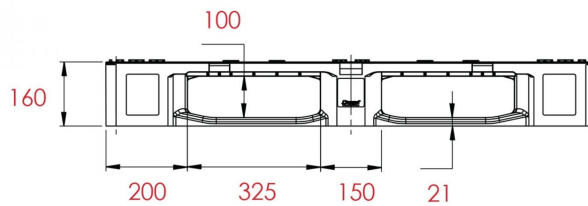

Reinforced smooth plastic pallet 1200x1000x157 mm 3 runners

NEW

Referencia: 003243

Visit our web

Subgroup: Smooth
Subgroup: Plastic
Length: 1200 mm
Width: 1000 mm
Height: 157 mm
Empty Weight: 18 kg
Static Load: 5000 kg
Dynamic Load: 1500 kg
Load capacity on shelf: 1100 kg
Stackable: yes
Color: Green
Base: Smooth
Runners: 3
Runners: yes

Logistics pallet optimized to adapt to any automated warehouse and designed to support large shel...

www.martincontenedores.com