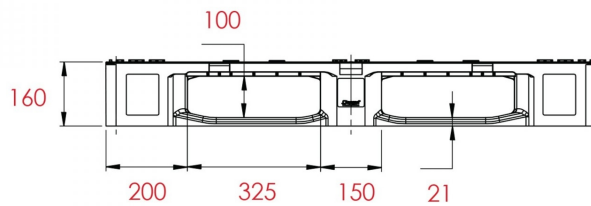

NEW

Reinforced smooth plastic pallet 1200x1000x157 mm 3 runners

Referencia: 003243

Visit our web

- Subgroup: Plastic
- Subgroup: Smooth
- Length: 1200 mm
- Width: 1000 mm
- Height: 157 mm
- Empty Weight: 18 kg
- Static Load: 5000 kg
- Dynamic Load: 1500 kg
- Load capacity on shelf: 1100 kg
- Stackable: yes
- Color: Green
- Base: Smooth
- Runners: 3
- Runners: yes

Logistics pallet optimized to adapt to any automated warehouse and designed to support large shel...

www.martincontenedores.com