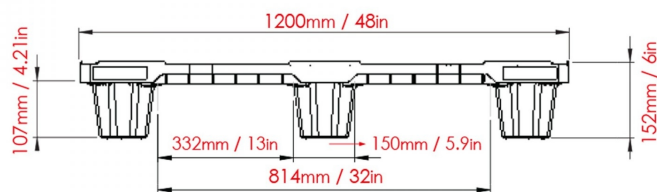

Perforated nestable plastic pallet 1200x1000x152 mm

NEW

Referencia: 003314

Visit our web

Subgroup: Perforated
 Subgroup: Plastic
 Length: 1200 mm
 Width: 1000 mm
 Height: 152 mm
 Empty Weight: 10 kg
 Static Load: 3000 kg
 Dynamic Load: 1350 kg
 Stackable: yes
 Nestable: yes
 Color: Gray
 Base: Perforated
 Feet: 9

Solid body, one-piece construction Reinforced, perforated deck 4 way forklift and pallet jack entry...

www.martincontenedores.com