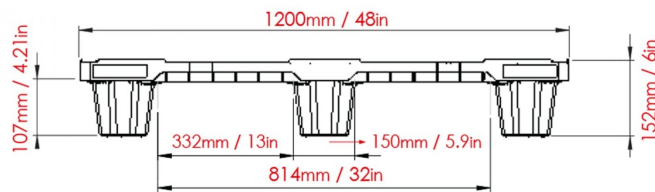

Perforated nestable plastic pallet 1200x1000x152 mm

NEW

Referencia: 003314

Visit our web

Subgroup: Plastic  
 Subgroup: Perforated  
 Length: 1200 mm  
 Width: 1000 mm  
 Height: 152 mm  
 Empty Weight: 10 kg  
 Static Load: 3000 kg  
 Dynamic Load: 1350 kg  
 Stackable: yes  
 Nestable: yes  
 Color: Gray  
 Base: Perforated  
 Feet: 9

Solid body, one-piece construction  
 Reinforced, perforated deck  
 4 way forklift and pallet jack entry...

www.martincontenedores.com