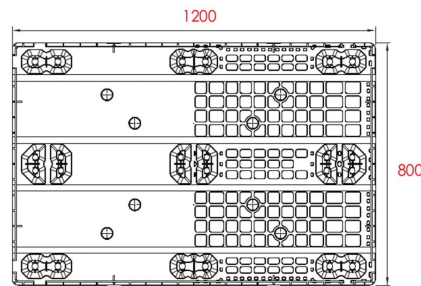

Perforated nestable plastic pallet 1200x800x150 mm

NEW

Referencia: 003315

Visit our web

Subgroup: Perforated
Subgroup: Plastic
Length: 1200 mm
Width: 800 mm
Height: 150 mm
Empty Weight: 8,5 kg
Static Load: 3000 kg
Dynamic Load: 1250 kg
Stackable: yes
Nestable: yes
Color: Black
Base: Perforated
Feet: 9

Multi trip pallet
Easy forklift entries when nested
Environmentally friendly - 100% recyclable
Excel...

www.martincontenedores.com