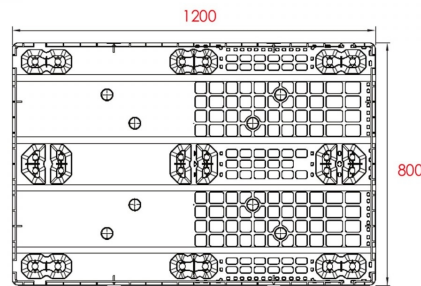

Perforated nestable plastic pallet 1200x800x150 mm

NEW

Referencia: 003315

Visit our web

Subgroup: Plastic
Subgroup: Perforated
Length: 1200 mm
Width: 800 mm
Height: 150 mm
Empty Weight: 8,5 kg
Static Load: 3000 kg
Dynamic Load: 1250 kg
Stackable: yes
Nestable: yes
Color: Black
Base: Perforated
Feet: 9

Multi trip pallet
Easy forklift entries when nested
Environmentally friendly - 100% recyclable
Excel...

www.martincontenedores.com