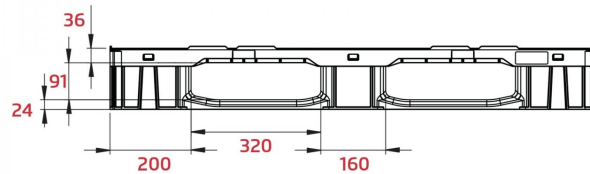

Smooth plastic pallet 1200x800x150 mm 3 runners

NEW

Referencia: 003269

Visit our web

Subgroup: Smooth
Subgroup: Plastic
Length: 1200 mm
Width: 800 mm
Height: 150 mm
Empty Weight: 15,50 kg
Static Load: 5000 kg
Dynamic Load: 1500 kg
Load capacity on shelf: 900 kg
Stackable: yes
Created With: Virgin HDPE
Alimentary certified: yes
Color: Gray
Base: Smooth
Runners: yes
Runners: 3

Anti-slip system

www.martincontenedores.com