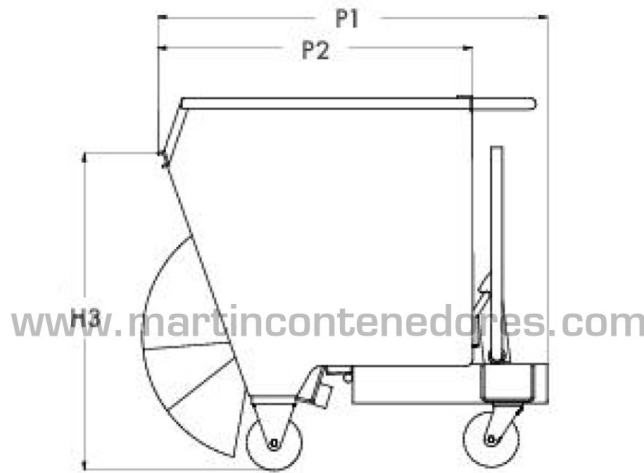

Tilting container with wheels 280 liters with external wheels

NEW

Referencia: 003483

Visit our web

- Subgroup: Tilting Container
- Length: 930 mm
- Width: 865 mm
- Height: 850 mm
- Empty Weight: 82 kg
- Load Capacity: 580 kg
- Volume: 280 liters
- Color: Blue
- Wheels: included
- Wheels: (2 of them with brakes)
- Wheels: 2 swivel
- Wheels: 2 fixed
- Wheels: 125 mm. diameter
- Wheels: Anti-noise
- Wheels: Polyurethane
- CE marking
- Guides for Forks: 2

With draining screw plug Suitable for Electric Pallet Truck

DIMENSIONI		DIMENSIONS mm				
P1	P2	L	L1	H1	H2	H3
930	720	750	865	695	850	740