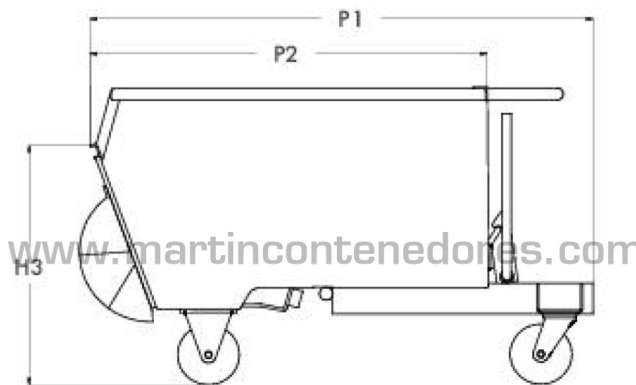

Tilting container with wheels 500 liters with external wheels

NEW

Referencia: 003485

Visit our web

- Subgroup: Tilting Container
- Length: 1490 mm
- Width: 975 mm
- Height: 875 mm
- Empty Weight: 149 kg
- Load Capacity: 1000 kg
- Volume: 500 liters
- Color: Blue
- Wheels: included
- Wheels: (2 of them with brakes)
- Wheels: 2 swivel
- Wheels: 2 fixed
- Wheels: 175 mm. diameter
- Wheels: Anti-noise
- Wheels: Polyurethane
- CE marking
- Guides for Forks: 2

With draining screw plug Suitable for Electric Pallet Truck

DIMENSIONI		DIMENSIONS mm				
P1	P2	L	L1	H1	H2	H3
1490	1130	975	940	655	875	715