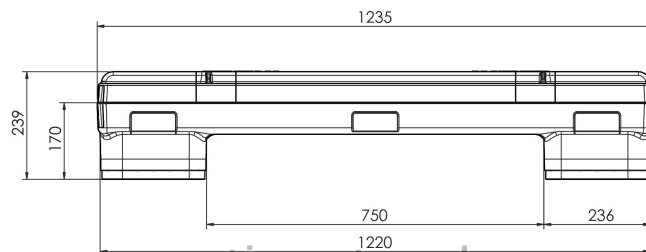

Foldable plastic set 1235x830x954/773 mm

NEW

Referencia: 003524

Visit our web

Subgroup: KTP
 Length: 1235 mm
 Width: 830 mm
 Height: 954 mm
 Internal Length: 1190 mm
 Internal Width: 785 mm
 Working Height: 770 mm
 Foldable: yes
 Folded Height: 239 mm
 Empty Weight: 37 kg
 Load Capacity: 500 kg
 Dynamic Load: 500 kg
 Load capacity on shelf: 500 kg
 Stackable: yes
 Stack Capacity: 1+5
 Stacking Load Capacity: 1500 kg
 Volume: 722 liters
 Created With: Recycled Polyethylene (PE)
 Created With: Polypropylene (PP)
 Alimentary certified: no
 Color: Black
 Color: Gray
 Lid: included
 Door: Folding
 Door: yes
 Door: 1
 Feet: 4

Flexible plastic container composed of pallet + strip + lid

www.martincontenedores.com