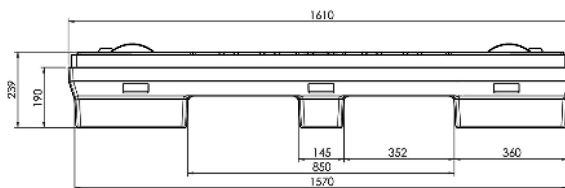

Subgroup: KTP
Length: 1610 mm
Width: 1208 mm
Height: 750 mm
Internal Length: 1540 mm
Internal Width: 1140 mm
Working Height: 560 mm
Foldable: yes
Folded Height: 251 mm
Empty Weight: 49 kg
Load Capacity: 350 kg
Static Load: 1250 kg
Dynamic Load: 350 kg
Stackable: yes
Stack Capacity: 1+4
Stacking Load Capacity: 1250 kg
Volume: 983 liters
Created With: Recycled Polyethylene (PE)
Created With: Polypropylene (PP)
Alimentary certified: no
Color: Black
Color: Gray
Lid: included
Lid: folding
Feet: 9

Flexible plastic container composed of pallet + strip + lid