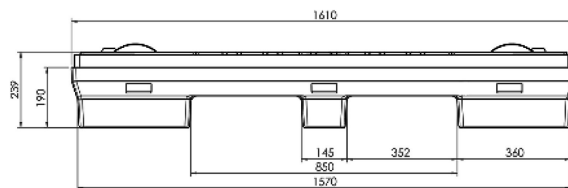

Foldable plastic set 1610x1208x750/560 mm

NEW

Referencia: 003525

Visit our web

Subgroup: KTP
Length: 1610 mm
Width: 1208 mm
Height: 750 mm
Internal Length: 1540 mm
Internal Width: 1140 mm
Working Height: 560 mm
Foldable: yes
Folded Height: 251 mm
Empty Weight: 49 kg
Load Capacity: 350 kg
Static Load: 1250 kg
Dynamic Load: 350 kg
Stackable: yes
Stack Capacity: 1+4
Stacking Load Capacity: 1250 kg
Volume: 983 liters
Created With: Polypropylene (PP)
Created With: Recycled Polyethylene (PE)
Alimentary certified: no
Color: Gray
Color: Black
Lid: folding
Lid: included
Feet: 9

Flexible plastic container composed of pallet + strip + lid

www.martincontenedores.com