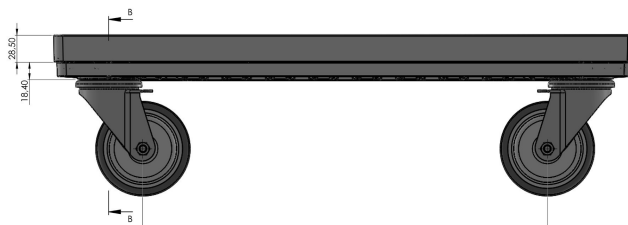

Dolly 615x415x165 mm with 4 swivel wheels

NEW

Referencia: 003550

Visit our web

Length: 615 mm
Width: 415 mm
Height: 165 mm
Empty Weight: 2,65 kg
Load Capacity: 250 kg
Stackable: yes
Created With: ABS-PE
Color: Red
Wheels: 4 swivel
Wheels: 100 mm. diameter
Wheels: included