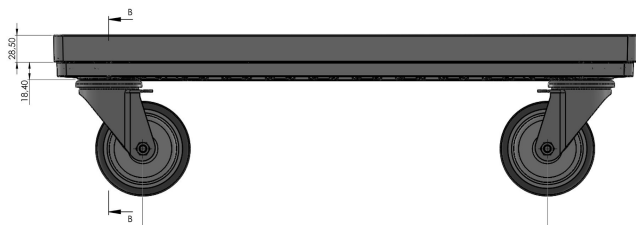

## Dolly 615x415x165 mm with 4 swivel wheels

NEW

Referencia: 003550

[Visit our web](#)

Length: 615 mm  
Width: 415 mm  
Height: 165 mm  
Empty Weight: 2,65 kg  
Load Capacity: 250 kg  
Stackable: yes  
Created With: ABS-PE  
Color: Red  
Wheels: 100 mm. diameter  
Wheels: included  
Wheels: 4 swivel