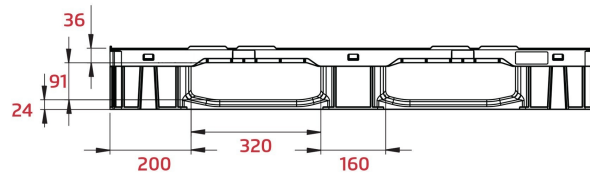

Smooth plastic pallet 1200x800x150 mm 3 runners

NEW

Referencia: 003561

Visit our web

Subgroup: Smooth
Subgroup: Plastic
Length: 1200 mm
Width: 800 mm
Height: 150 mm
Empty Weight: 15,50 kg
Static Load: 5000 kg
Dynamic Load: 1500 kg
Load capacity on shelf: 900 kg
Stackable: yes
Created With: Recycled HDPE
Alimentary certified: no
Color: Black
Base: Smooth
Runners: yes
Runners: 3

Anti-slip system

www.martincontenedores.com