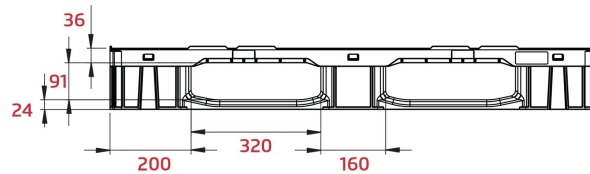

Smooth plastic pallet 1200x800x150 mm 3 runners

NEW

Referencia: 003561

Visit our web

Subgroup: Plastic
Subgroup: Smooth
Length: 1200 mm
Width: 800 mm
Height: 150 mm
Empty Weight: 15,50 kg
Static Load: 5000 kg
Dynamic Load: 1500 kg
Load capacity on shelf: 900 kg
Stackable: yes
Created With: Recycled HDPE
Alimentary certified: no
Color: Black
Base: Smooth
Runners: yes
Runners: 3

Anti-slip system

www.martincontenedores.com