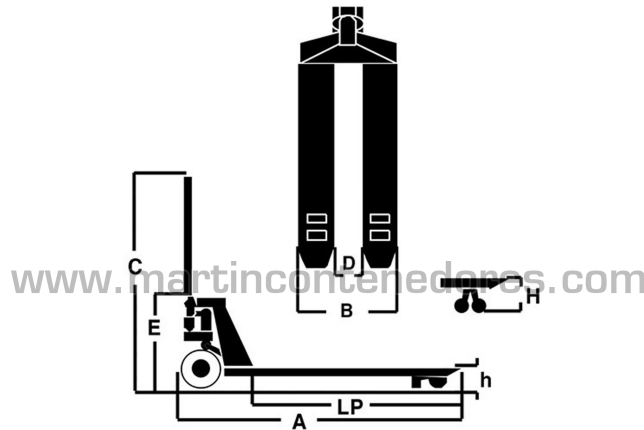

Manual pallet truck 2500 kg

NEW

Referencia: 001078

Visit our web

Length: 1555 mm  
Width: 550 mm  
Height: 1230 mm  
Empty Weight: 72 kg  
Load Capacity: 2500 kg  
Color: Yellow  
Wheels: 200 mm. diameter  
Wheels: 2 units  
Rollers: 80 mm. diameter  
Rollers: 4 units  
Fork Length: 1150 mm  
Fixed Fork Width: 550 mm  
CE marking

Excellent Quality! Steel core wheels with vulkollan tread  
Vulkollan double rollers  
Pump lifting cap...

C	E	A	LP	B	D	h	H
1230	445	1555	1150	550	215	92	210